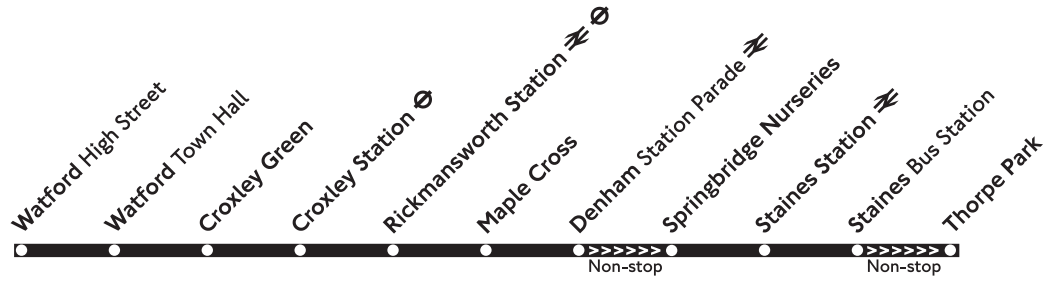

951

Thorpe Park service

Watford - Thorpe Park via Croxley and Denham

Mondays to Fridays during school holidays, Saturdays and Public Holidays when Thorpe Park is open

	Notes:		FN
Watford High Street, Stop F	0835		1035
Watford Town Hall, Stop X	0838		1038
Croxley Green Two Bridges	0841		1041
Croxley Station ⦿	0844		1044
Rickmansworth Station ⦿ ⇌ Stop A	0850		1050
Maple Cross The Cross	0855		1055
Denham Station Parade ⇌	0900		1100
Staines Rail Station ⇌	0930		1130
Staines Elmsleigh Bus Station, Stop 1	0935		1135
Thorpe Park	0945		1140

Key: FN - Runs on Thorpe Park "Fright Nights" only - See www.thorpepark.com for dates.
Connections from Borehamwood via route 306.

Update 25 October 2020

Fright Nights:

As a result of the reduction in permitted guest numbers at Thorpe Park, the 1235 departure from Watford will not be running.

951

Thorpe Park service

Thorpe Park - Watford via Denham and Croxley

Mondays to Fridays during school holidays, Saturdays and Public Holidays when Thorpe Park is open

	Notes:		
Thorpe Park	1850		FN 2150
Staines Elmsleigh Bus Station, Stop 1	1858		2158
Staines Station ⇌ Stop S	1902		2202
Denham Station Parade ⇌	1928		2228
Maple Cross The Cross	1933		2233
Rickmansworth Station ⊕ ⇌ Stop C	1938		2238
Croxley Station ⊕	1942		2242
Croxley Green Two Bridges	1944		2244
Watford Beechen Grove, Stop N	1948		2247

Key: FN - Runs on Thorpe Park "Fright Nights" only - See www.thorpepark.com for dates.

Connections to Borehamwood via route 306.

Update 25 October 2020

Fright Nights:

As a result of the reduction in permitted guest numbers at Thorpe Park, the 2050 departure from Thorpe Park will not be running.