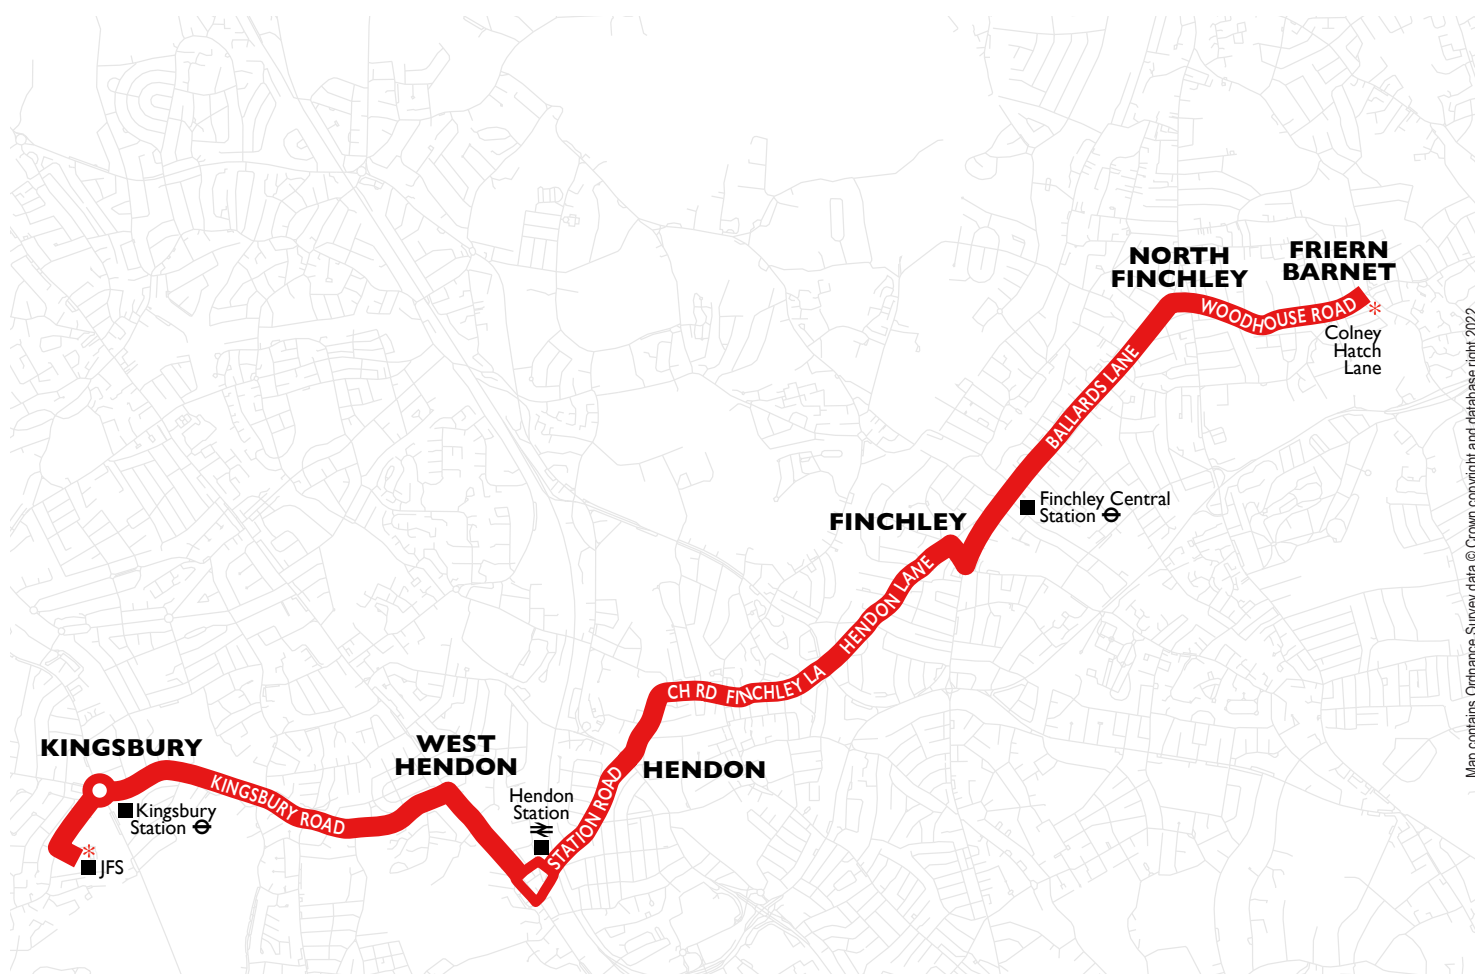

683 Friern Barnet – Kingsbury

serving JFS

JFS Schooldays

Friern Barnet Town Hall	0713	0715	0720
North Finchley Tally Ho Corner	0718	0720	0725
Finchley Central Station ⚡	0727	0729	0734
Hendon Quadrant	0739	0741	0746
West Hendon Station Road	0747	0749	0754
Kingsbury Green	0758	0800	0805
Kingsbury Station ⚡	0801	0803	0808
Kingsbury The Mall, JFS	0805	0807	0812

No service on other days

21 February 2022

683 Kingsbury – Friern Barnet

serving JFS

JFS Schooldays	MTh	MTh	MTh	MTh	TTh	Fri	Fri	Fri	Fri
Kingsbury The Mall, JFS	1520	1525	1530	1535	1645	1330	1335	1340	1345
Kingsbury Station ☺	1524	1529	1534	1539	1649	1334	1339	1344	1349
Kingsbury Green	1527	1532	1537	1542	1652	1337	1342	1347	1352
West Hendon Herbert Road	1534	1539	1544	1549	1659	1344	1349	1354	1359
Hendon Quadrant	1541	1546	1551	1556	1706	1351	1356	1401	1406
Finchley Central Station ☺	1546	1551	1556	1601	1711	1356	1401	1406	1411
North Finchley Tally Ho Corner	1554	1559	1604	1609	1719	1404	1409	1414	1419
Friern Barnet Town Hall	1602	1607	1612	1617	1727	1412	1417	1422	1427

No service on other days

Key : **MTh** - Mondays to Thursdays only. **Fri** - Fridays only. **TTh** - Tuesdays and Thursdays only.

21 February 2022