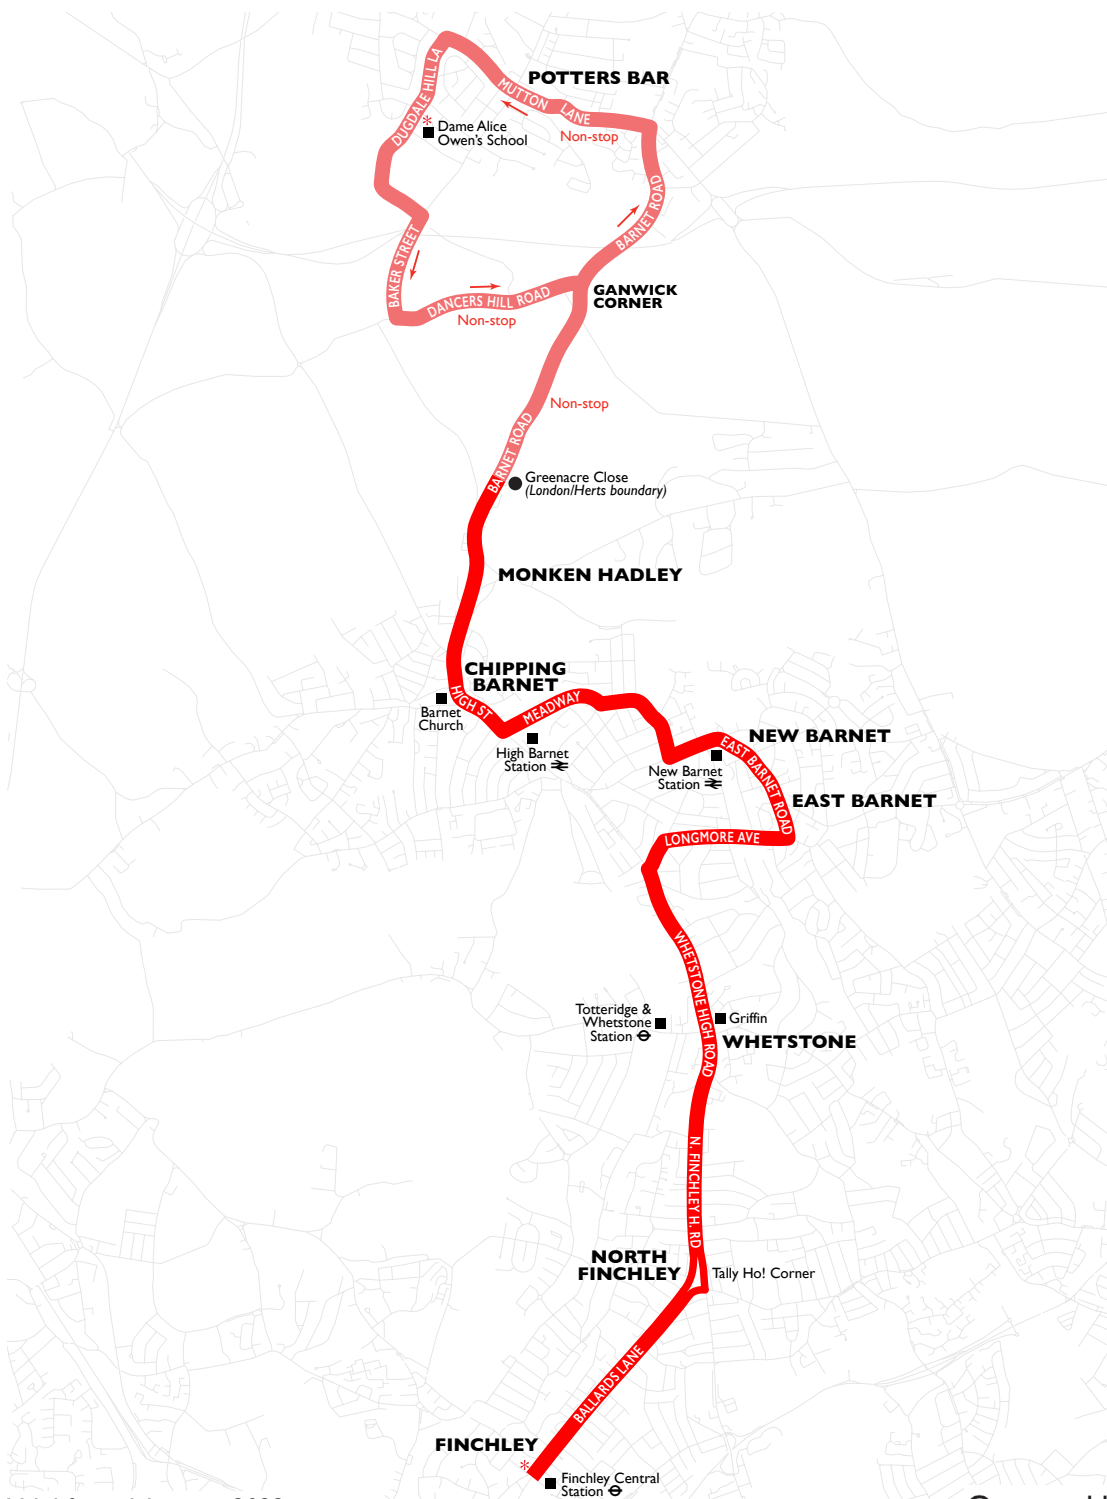

626 Potters Bar – Finchley Central

serving Dame Alice Owen's School

Schooldays

Potters Bar Dame Alice Owen's School	1555	1558	1559	1600
Barnet Church	1612	1615	1616	1617
New Barnet Station ⇌	1619	1622	1623	1624
Whetstone Griffin	1633	1636	1637	1638
North Finchley Tally Ho Corner	1639	1642	1643	1644
Finchley Central Station Ⓣ	--	1649	1650	1651

No service on other days

January 2022

Map contains Ordnance Survey data © Crown copyright and database right 2022