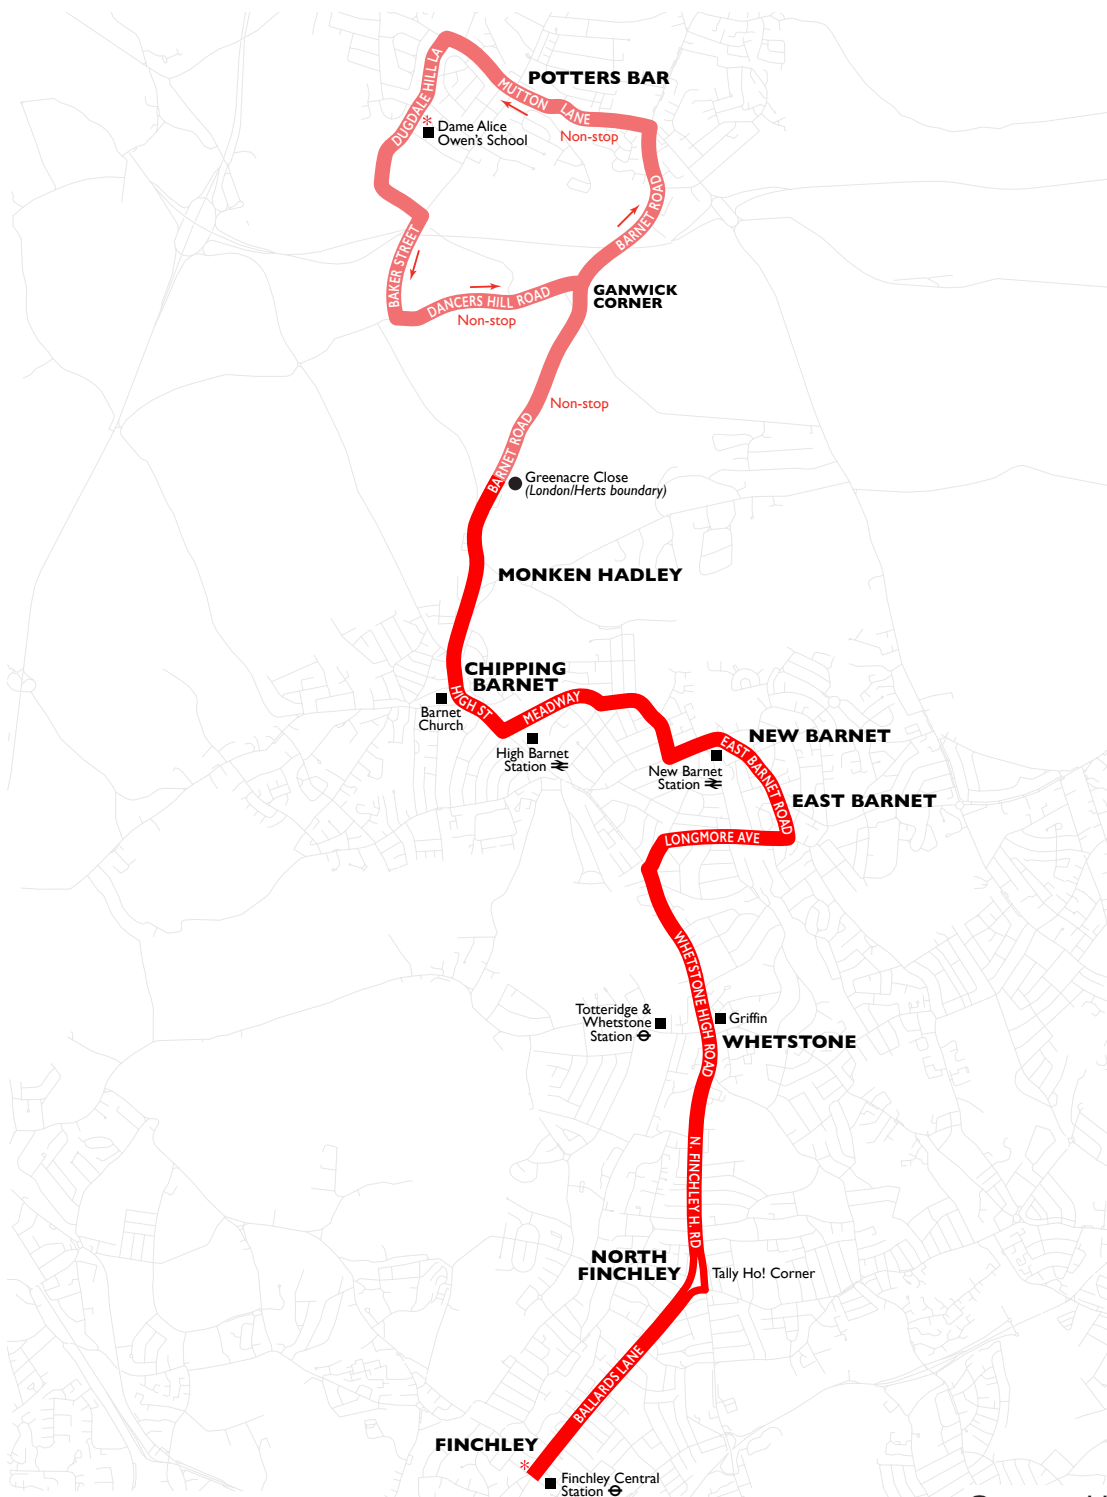

# 626 Finchley Central – Potters Bar

serving Dame Alice Owen's School

No service on other days

January 2022

Map contains Ordnance Survey data © Crown copyright and database right 2022

# 626 Potters Bar – Finchley Central

serving Dame Alice Owen's School

## Schooldays

Potters Bar Dame Alice Owen's School	1555	1558	1559	1600
Barnet Church	1612	1615	1616	1617
New Barnet Station ⇌	1619	1622	1623	1624
Whetstone Griffin	1633	1636	1637	1638
North Finchley Tally Ho Corner	1639	1642	1643	1644
Finchley Central Station Ⓣ	--	1649	1650	1651