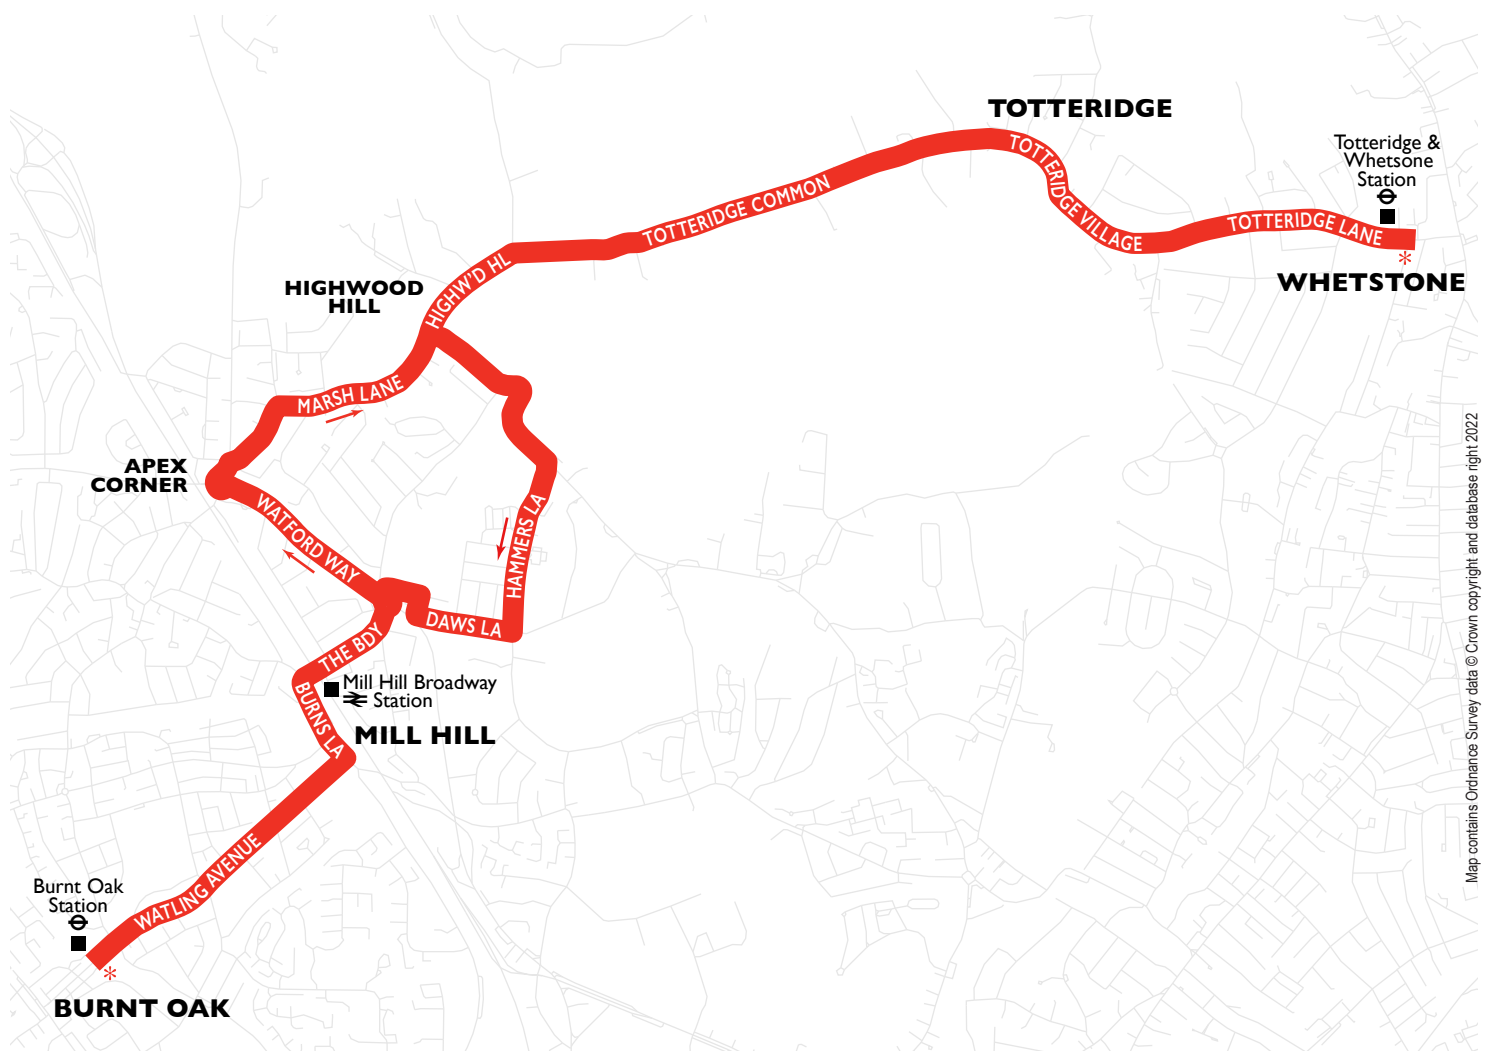

605 Burnt Oak – Whetstone

via Mill Hill and Totteridge

Mondays to Fridays Schooldays

Burnt Oak Station	0756
Mill Hill Broadway Station	0805
Mill Hill Marsh Lane	0814
Totteridge War Memorial	0823
Totteridge & Whetstone Station	0828

No service on other days

21 February 2022

605 Whetstone – Burnt Oak

via Totteridge and Mill Hill

Mondays to Fridays Schooldays

Totteridge & Whetstone Station ☹	1515
Totteridge War Memorial	1519
Highwood Hill Rising Sun	1525
Mill Hill Broadway Station ➡	1537
Burnt Oak Station ☹	1545