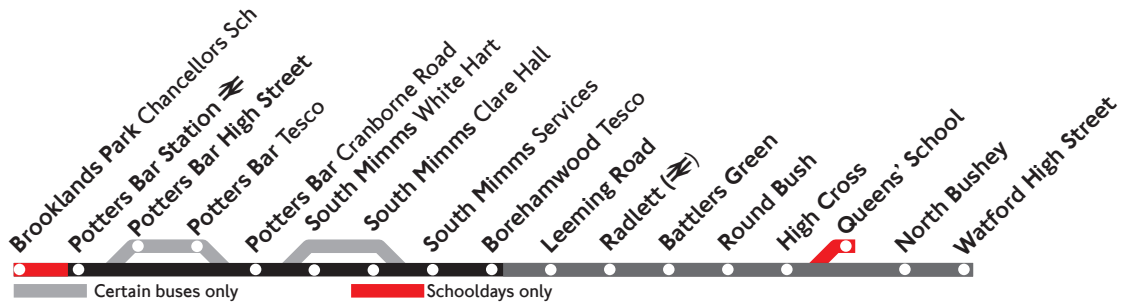

398

Potters Bar - Borehamwood (some buses to Watford)

Mondays to Fridays

Mondays to Fridays	Sch	GH	RS	Sch	Sch												
Brookmans Park Chancellors School	-	-	-	-	-	1510	1510	-	-	-	-	-	-	-			
Potters Bar Metroline Bus Garage	-	-	0743	LH	-	-	-	-	-	1528	-	-	-	-			
Potters Bar Station ⇌ Stop B	0625	-	0705	0750	0820	0850	0950	1250	-	1525	continues to Laurel Gardens 1538	1555	1625	1655	1725	1755	1825
Potters Bar Cranborne Road	0629	-	0709	0754	0824	0854	0954	1254	-	1530	-	1600	1630	1700	1730	1759	1829
South Mimms The White Hart	|	-	|	0757	0827	0857	0957	1257	-	1533	-	|	1633	|	1733	|	|
South Mimms near Clare Hall	|	-	|	0800	0830	0900	1000	1300	-	1536	-	|	1636	|	1736	|	|
South Mimms Scania	0633	0653	0713	0803	0833	0903	1003	1303	1439	1539	-	1604	1639	1704	1739	1803	1833
Borehamwood Tesco, Stop A (*)	0650	0708	0731	0818	0848	0913	1013	1313	1454	1559	-	-	1659	-	1754	-	-
Borehamwood Leeming Road	0654	-	0736	-	-	-	-	-	-	-	-	-	-	-	-	-	-
Borehamwood Wetherby Road	0657	-	0741	-	-	-	-	-	-	-	-	-	-	-	-	-	-
Radlett Post Office	0701	-	0746	-	-	-	-	-	-	-	-	-	-	-	-	-	-
Radlett Red Lion Hotel, Stop A	0702	-	0747	-	-	-	-	-	-	-	-	-	-	-	-	-	-
Battlers Green Shops	0706	-	0751	-	-	-	-	-	-	-	-	-	-	-	-	-	-
Round Bush Roundbush Lane	0709	-	0754	-	-	-	-	-	-	-	-	-	-	-	-	-	-
North Bushey Hartspring Lane	0713	-	0809	-	-	-	-	-	-	-	-	-	-	-	-	-	-
Bushey Queens' School	|	-	0814	-	-	-	-	-	-	-	-	-	-	-	-	-	-
Watford High Street	0720	-	-	-	-	-	-	-	-	-	-	-	-	-	-	-	-

No service on Saturdays, Sundays or Public Holidays. Services may be varied at Easter, Christmas and New Year.
Key : * - Through buses arrive 2/3 minutes earlier. **GH** - Times in green run school holidays only. **LH** - Starts from Little Heath at 0815 on schooldays.
RS - Times in red run on schooldays only. **Sch** - Schooldays only.

14 February 2020(a)