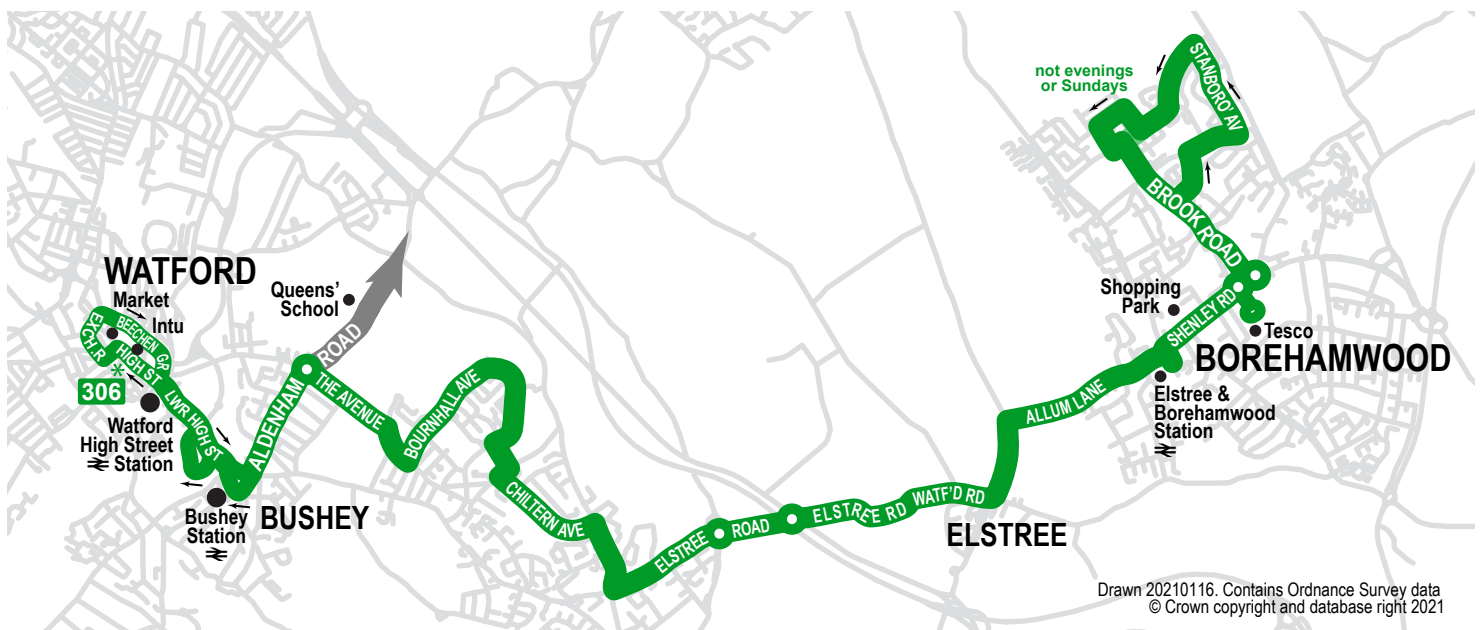

then every 30 minutes until

Mondays to Saturdays continued							
Watford High Street, Stop F	1635	1705	1740	1815	1845	2015	2145
Watford Beechen Grove, Stop N	1638	1708	1743	1818	1848	2018	2147
Bushey Arches Stop G	1646	1716	1749	1824	1853	2023	2151
Bushey Finch Lane	1651	1721	1753	1828	1858	2028	2155
Bushey Little Reddings School	1658	1728	1759	1834	1904	2034	2200
Bushey Oundle Avenue	1700	1730	1801	1836	1906	2036	2202
Elstree High Street	1708	1738	1808	1843	1913	2043	2209
Elstree & Borehamwood Stn ⇌ Stop A	1713	1743	1813	1847	1917	2047	2212
Borehamwood Tesco, Stop B	1720	1750	1820	1850	1920	2050	2215
Borehamwood Brook Road	1723	1753	1823	1853	1923	2053	2218
Borehamwood Stanborough Avenue	1727	1757	1826	1856	1926	2056	2221
Allerton Road Buckton Road	1731	1801					
Borehamwood Leeming Road	1734	1804	1829	1859	1929	2059	2224
Borehamwood Tesco	1740	1810	1833	1903	1935	2105	2228

Key :
R - By request of passengers already on board at Borehamwood Tesco only.

25 January 2021

Drawn 20210116. Contains Ordnance Survey data © Crown copyright and database right 2021

306

Borehamwood - Watford via Elstree and Bushey