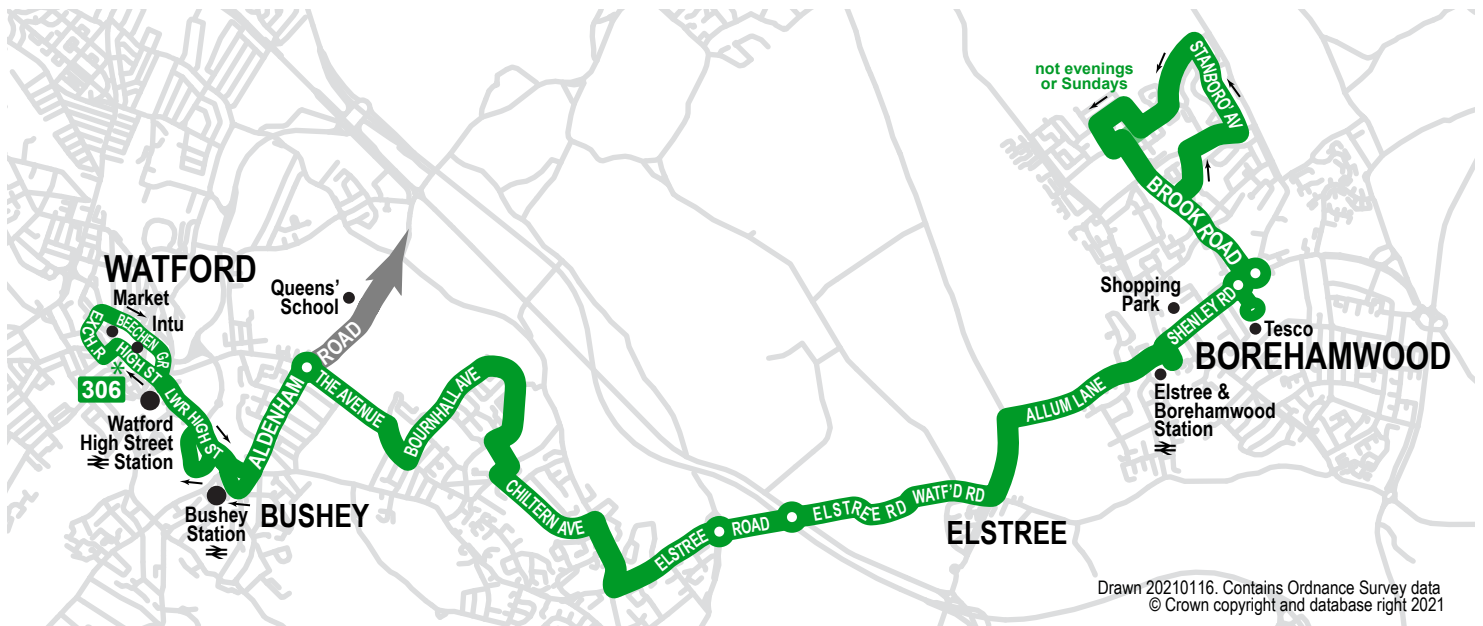

Drawn 20210116. Contains Ordnance Survey data © Crown copyright and database right 2021