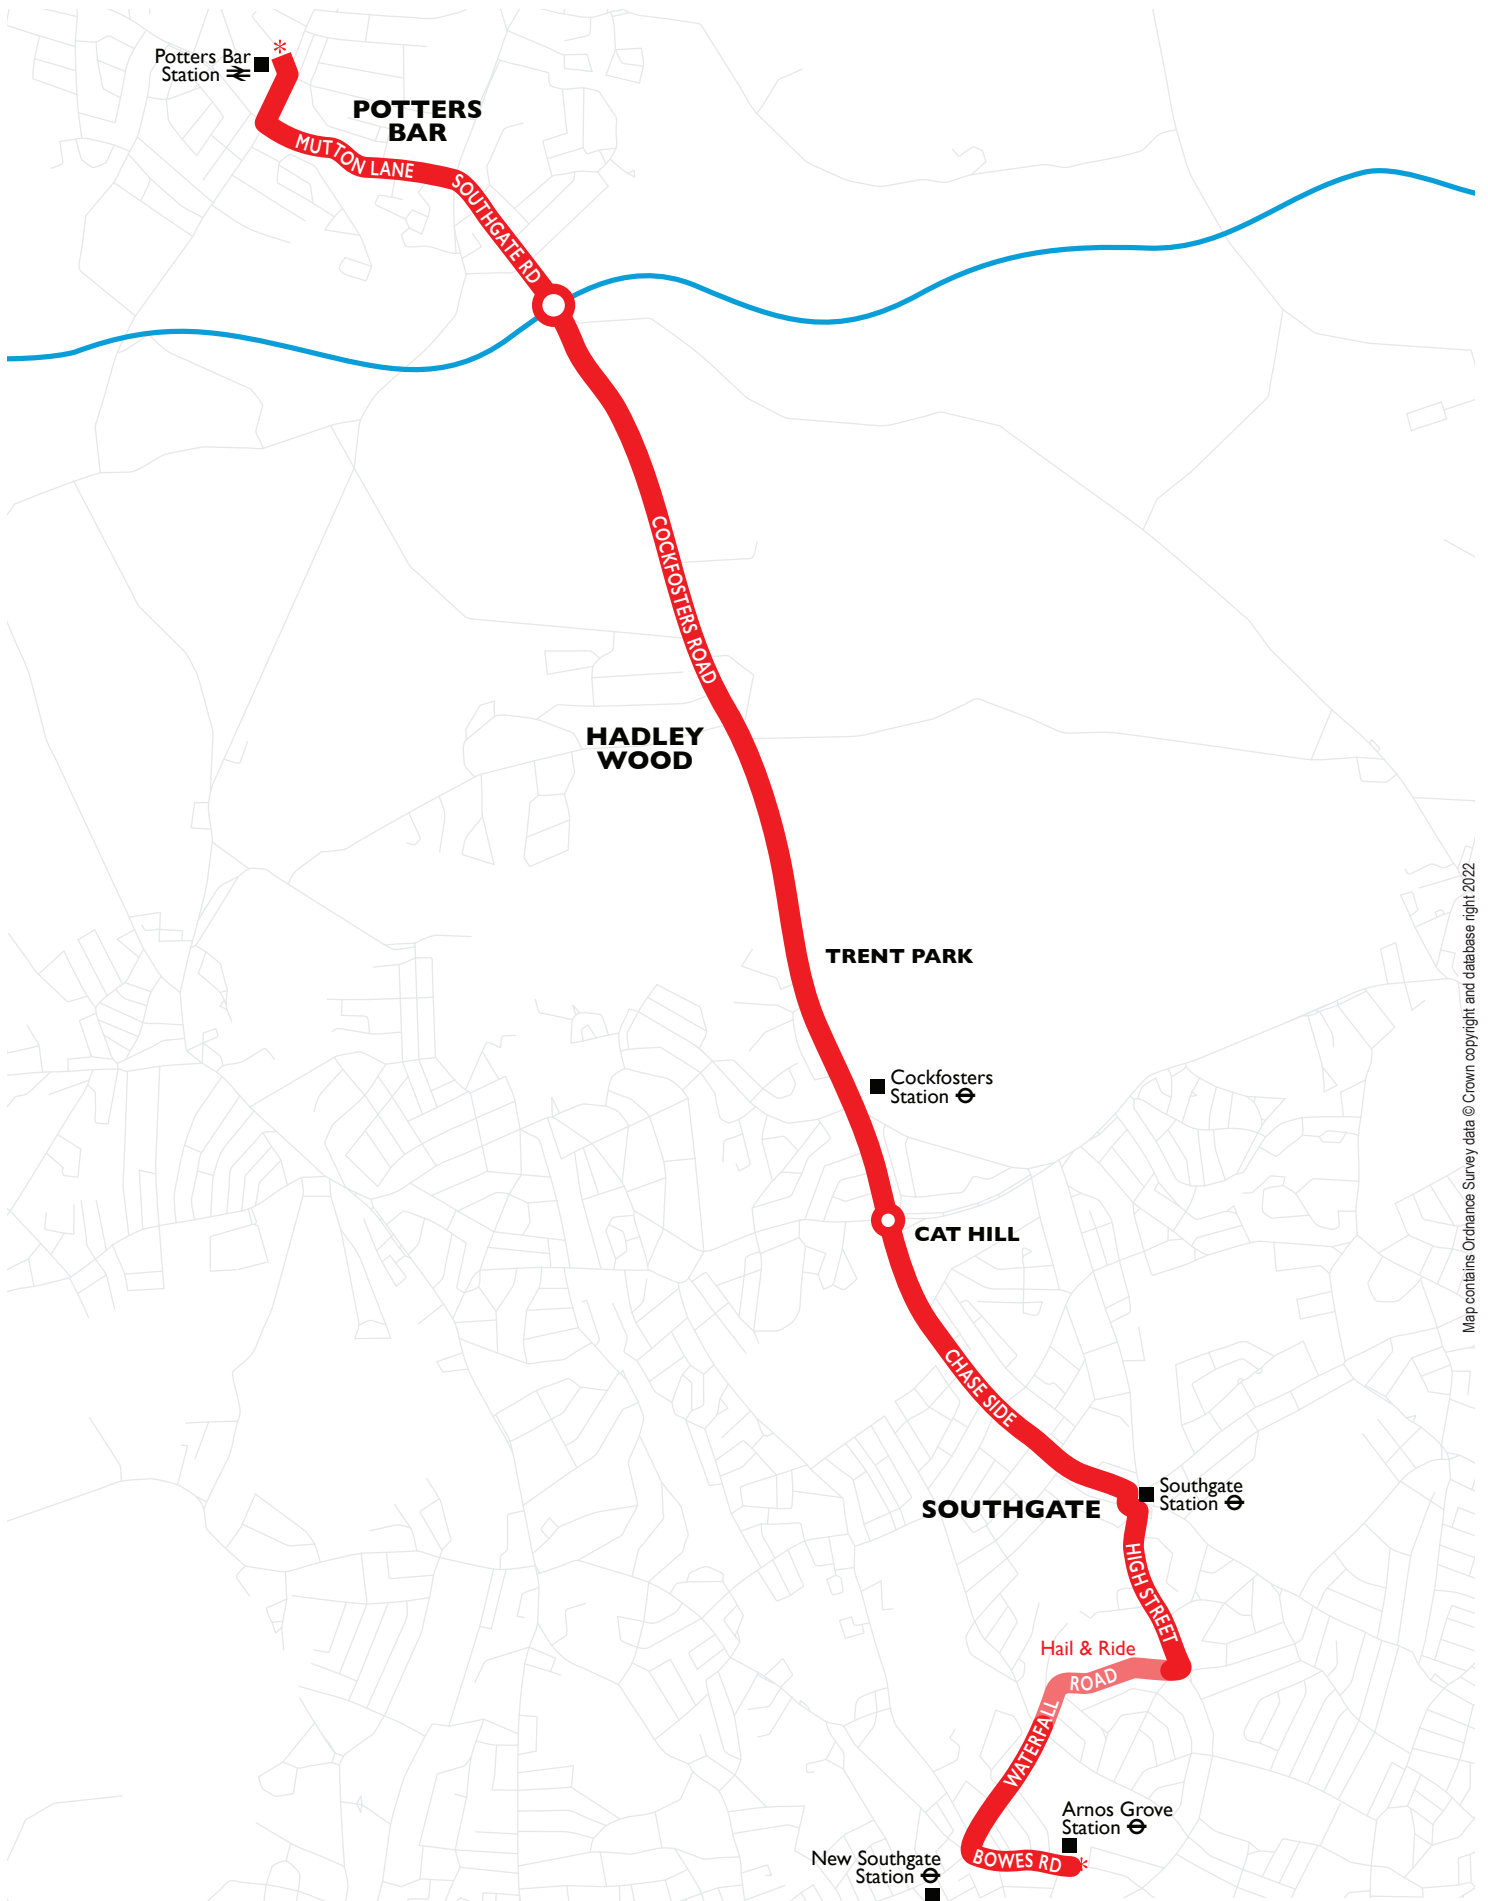

298

Map contains Ordnance Survey data © Crown copyright and database right 2022

Valid from 5 February 2022
20220212147

Operated by **Sullivan Buses** Transport for London